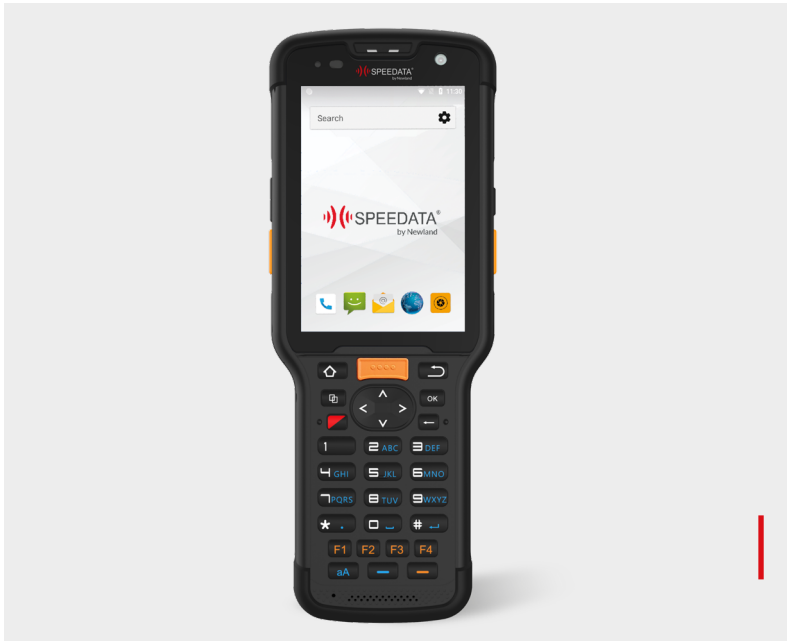

Mobile Computer

front and back of the SD35

SD35 Leo Mobile Computer

**Reliable, comfortable and practical mobile computer
to suit your professional needs.**

Warehousing • Logistics • Retail

About the product

- Supports 1D and 2D barcodes
- Built on Android 8.1
- 3.5 inch (640x960) high-definition screen
- Octa core 2.0GHz CPU
- 2GB RAM and 16GB ROM memory
- Offers: Wi-Fi 802.11 a/b/g/n (2.4GHz & 5GHz) dual frequency, Camera, NFC, GSM, WCDMA
- Supplied with cradle