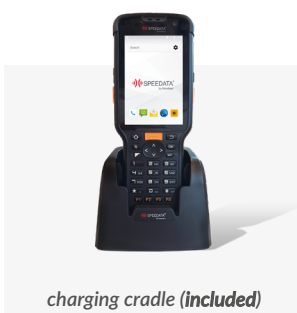

Accessories

charging cradle (included)